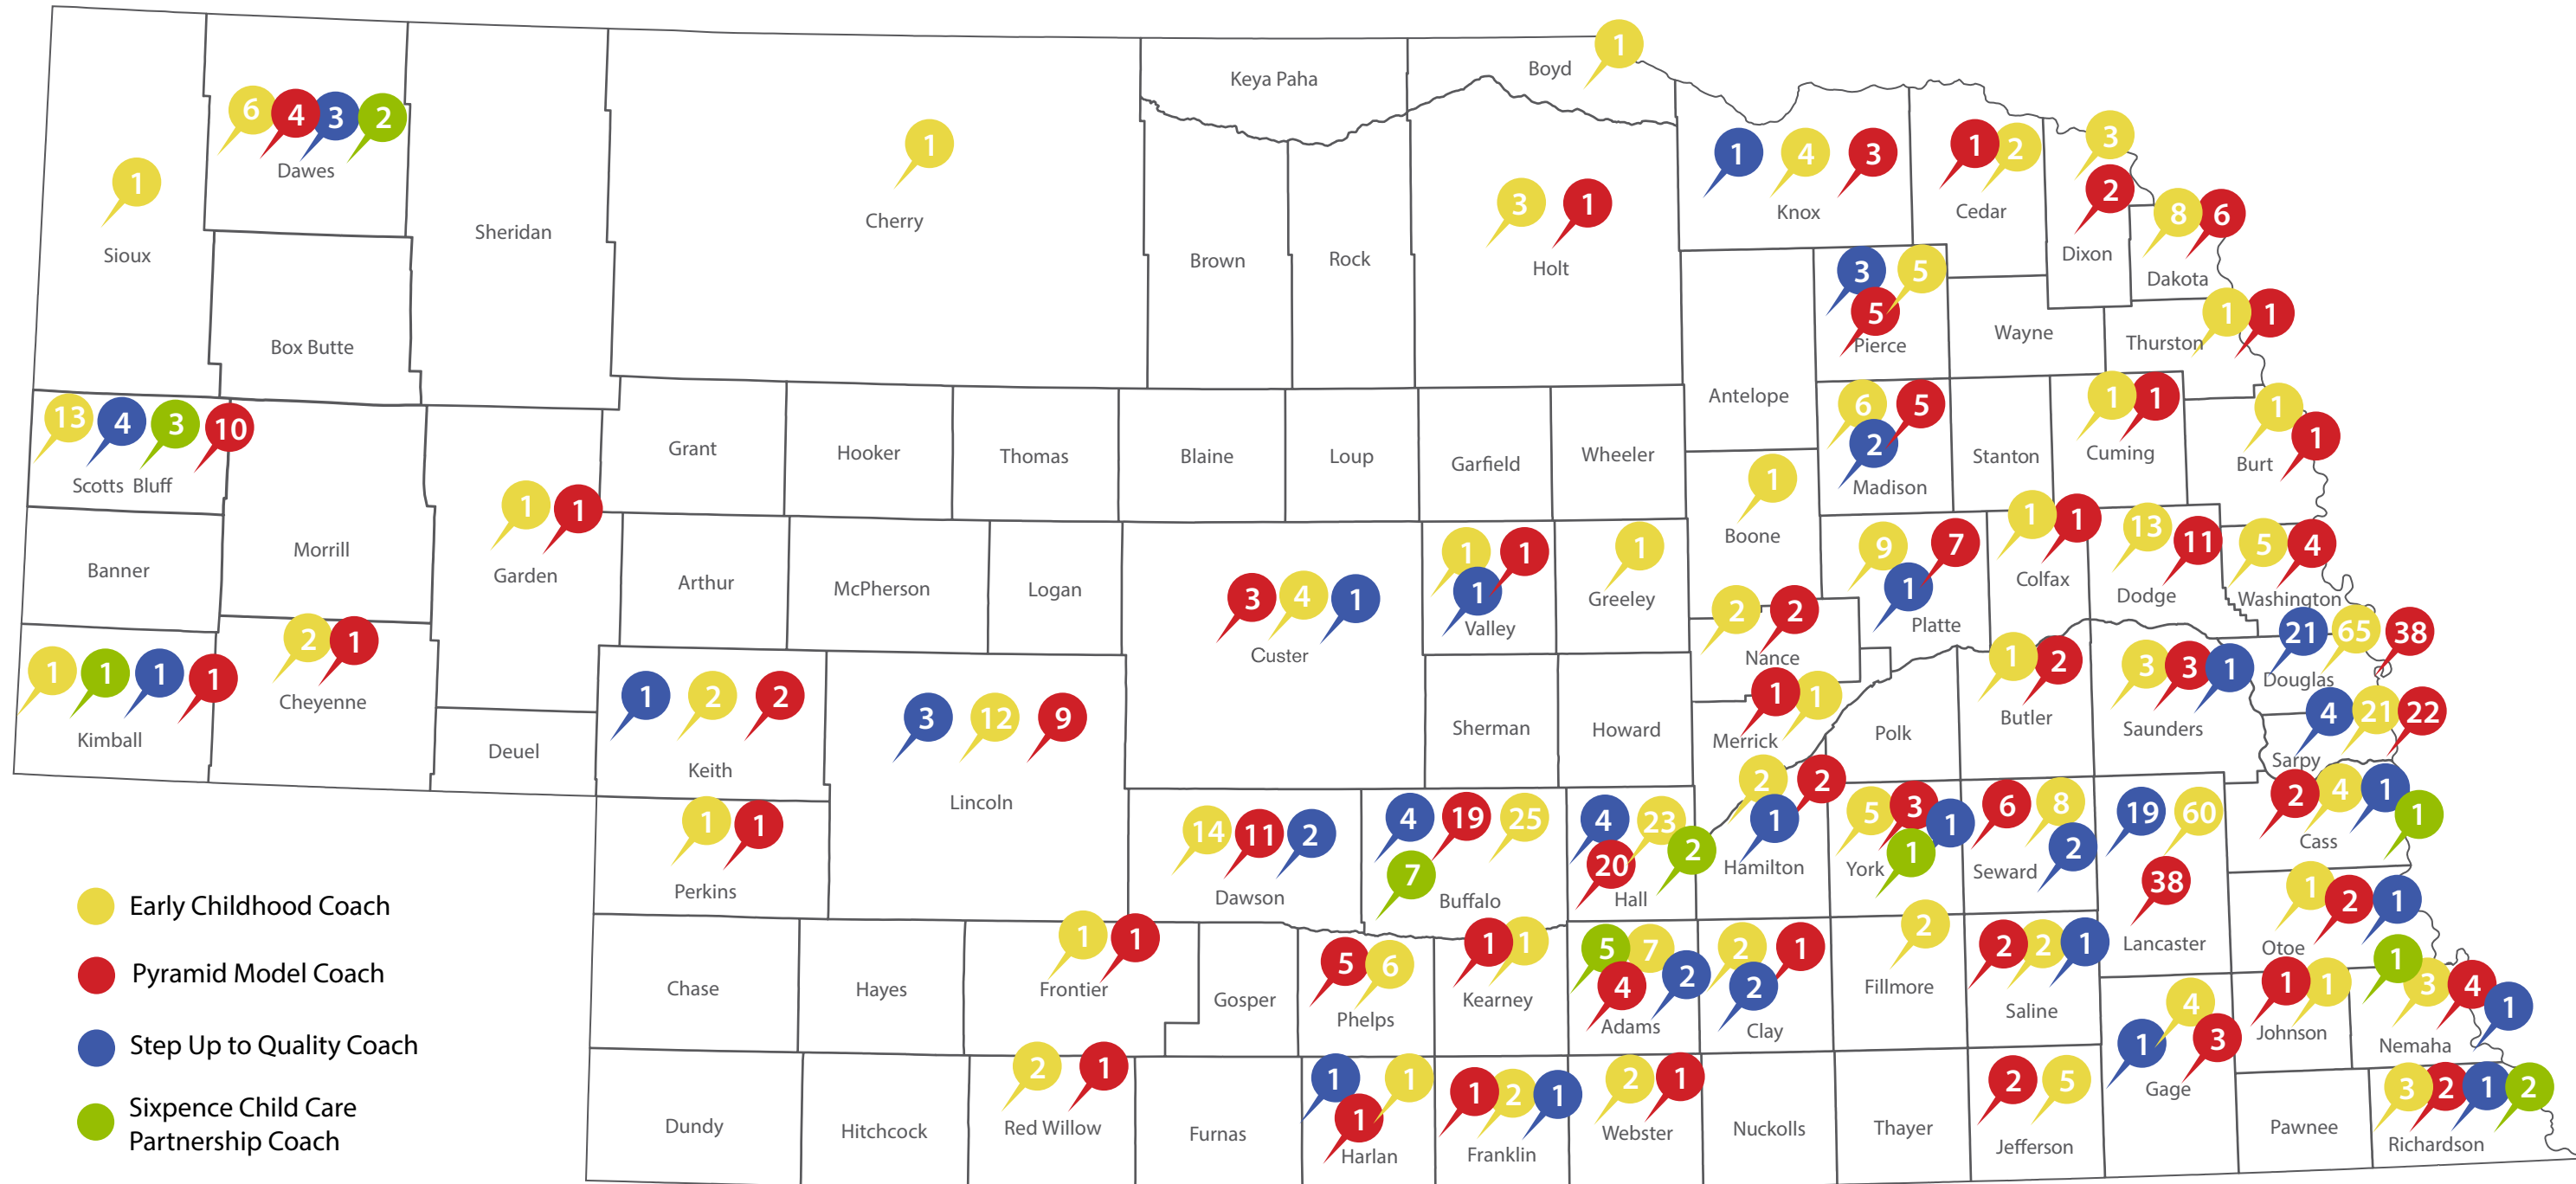

Early Childhood Coaches Trained (2014-2024)

Coaches must go through the Early Childhood Coach training before going through Pyramid or Step Up to Quality Coach training. Therefore, some numbers represented in each county are duplicates and represent the same individual.