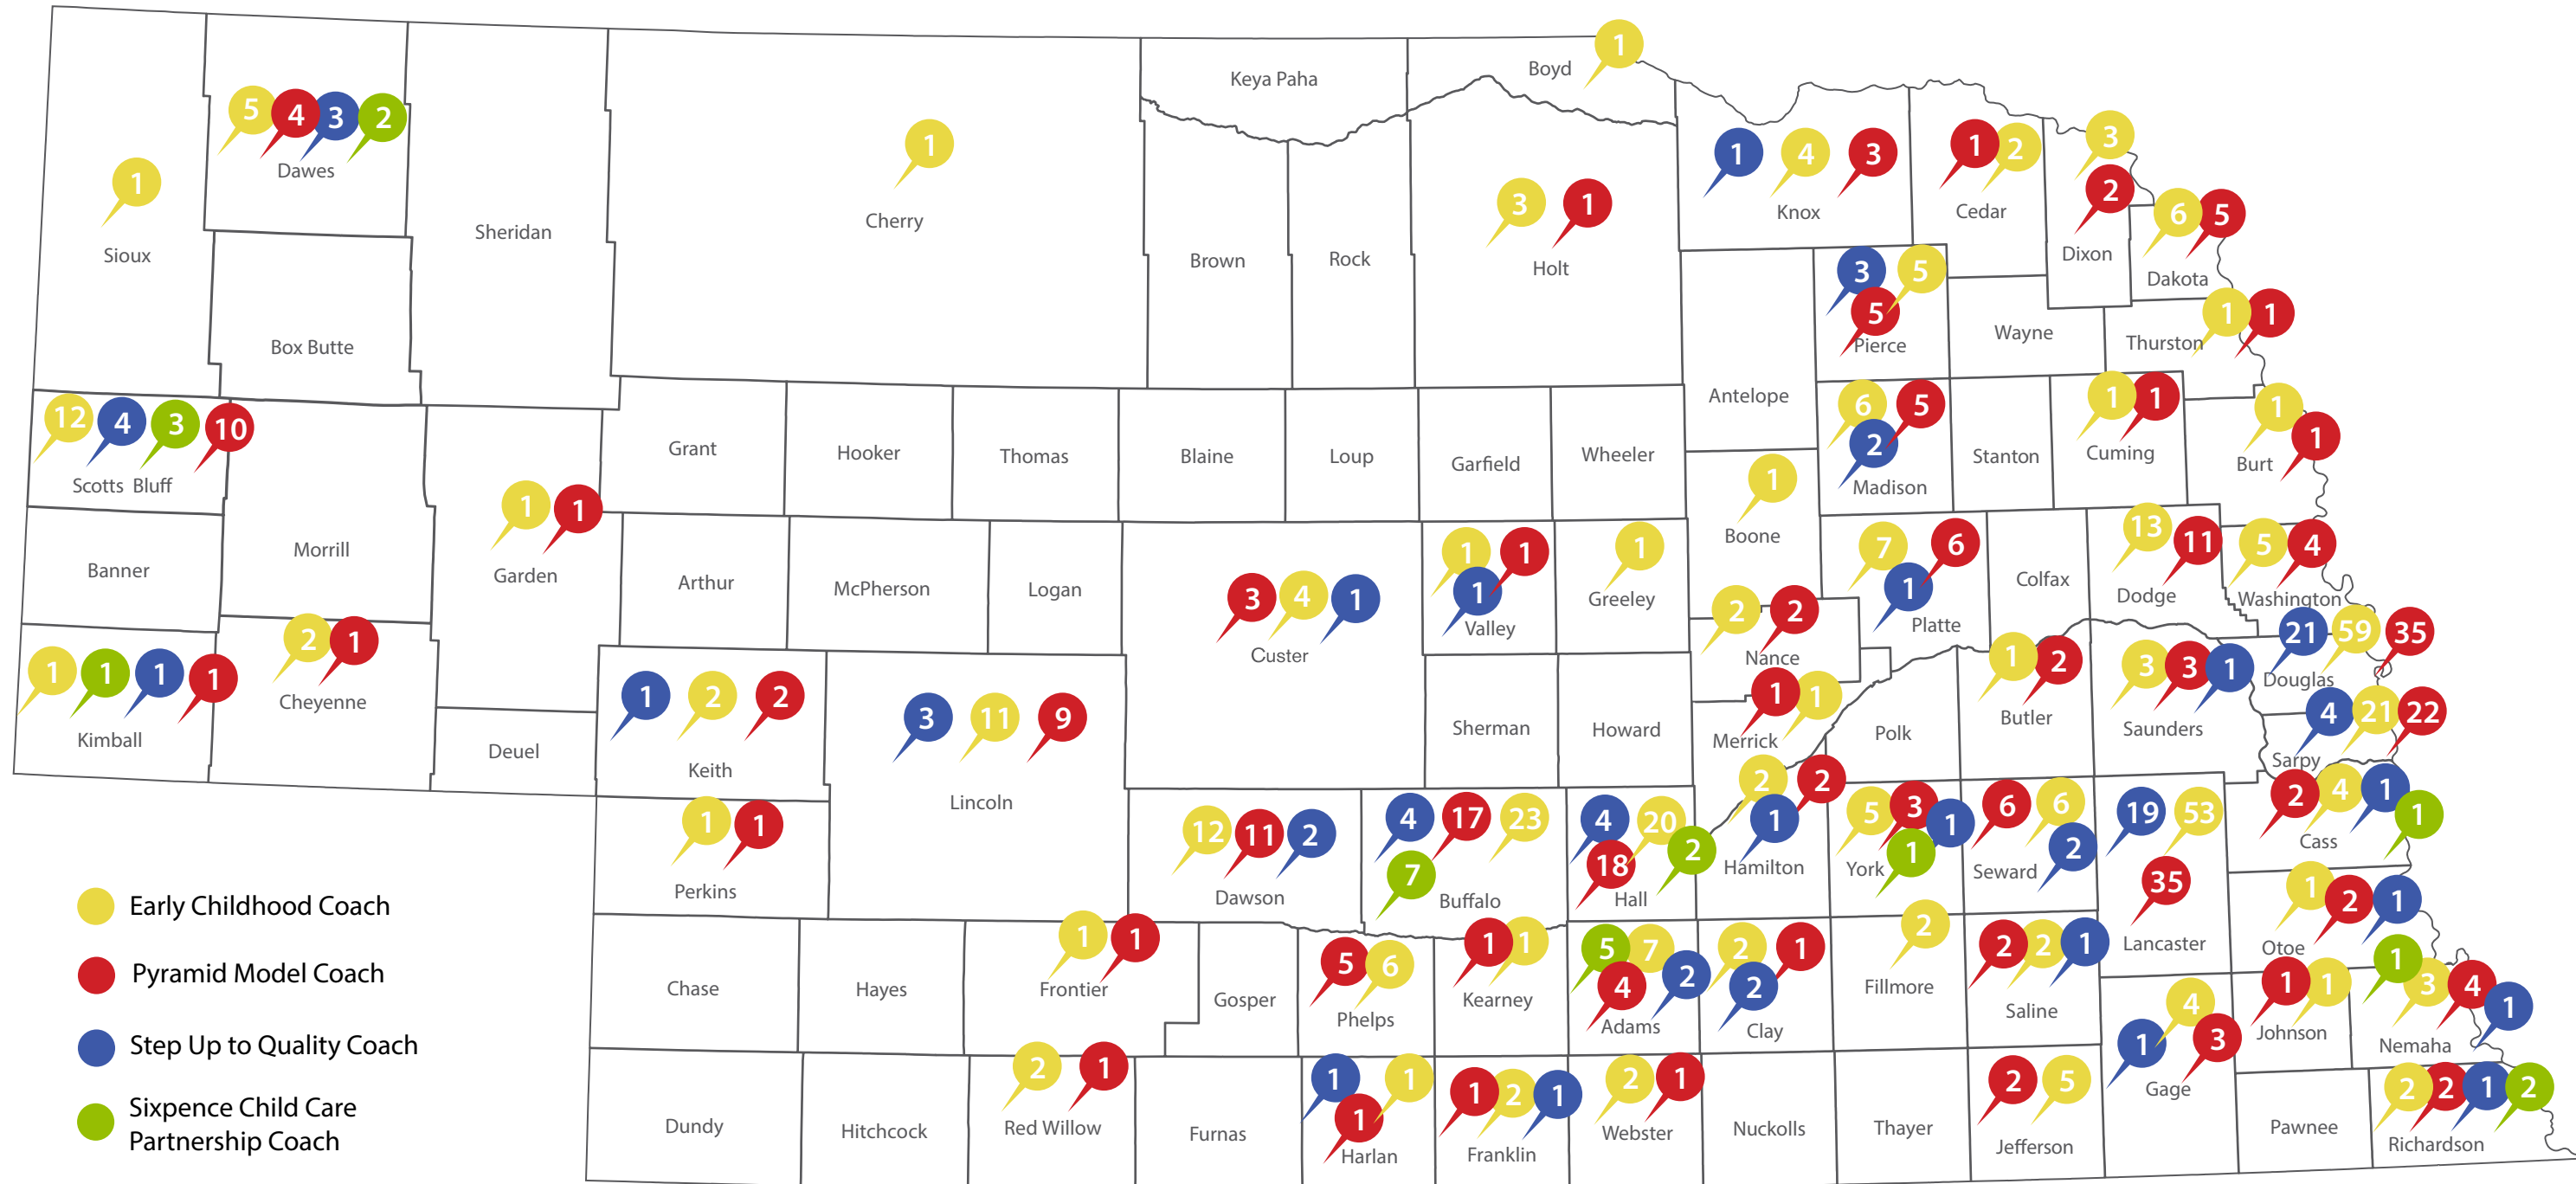

Early Childhood Coaches Trained (2014-2023)

Coaches must go through the Early Childhood Coach training before going through Pyramid or Step Up to Quality Coach training. Therefore, some numbers represented in each county are duplicates and represent the same individual.